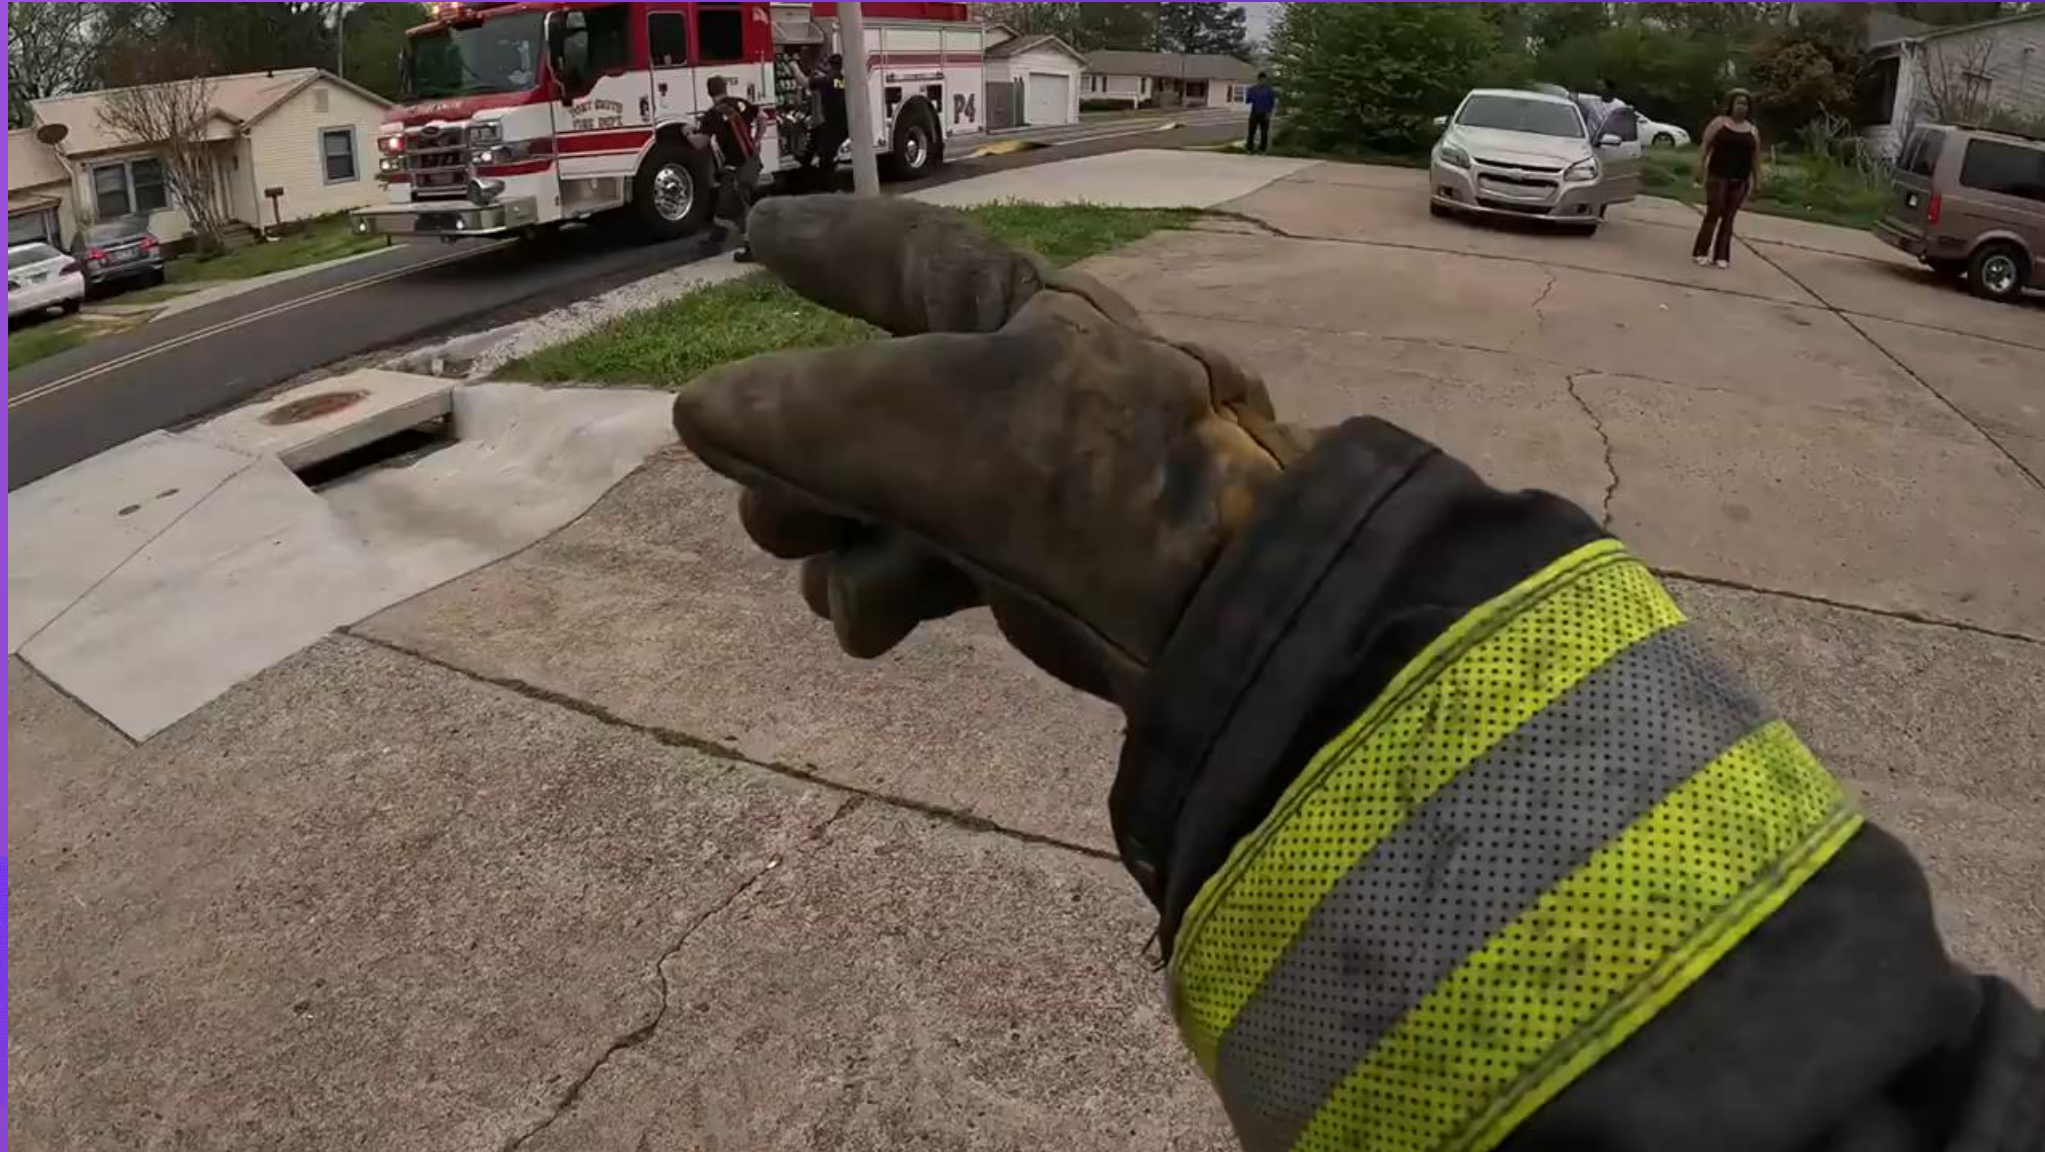

İtfaiye Sistemlerinin Yenilenmesi

Mersin BB İtfaiye Erlerine giyilebilir vücut kameraları ile müdahale sırasında kayıt ve merkezden kontrol ile yönlendirme yapılabilecektir. Ayrıca kayıtlar müdahale sonrasında kayıt istasyonlarına otomatik olarak yapılacaktır.